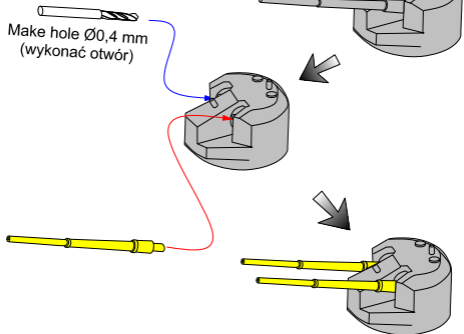

WARNING

Any unauthorized copying, producing and reproducing of ABER company products, or any part thereof, is strictly prohibited and any such action establishes liability for a civil action and may give rise to criminal prosecution.

Make hole $\varnothing 0,4$ mm
(wykonać otwór)