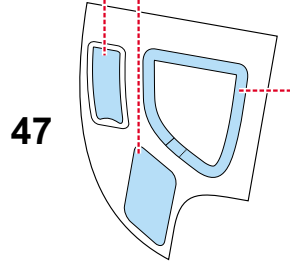

eduard
MASK

S-2F Tracker 1/72

The die-cut mask for accurate canopy frame painting of the
Hasegawa scale 1/72 KIT

CX 102

LIQUID MASK

INTERIOR COLOR

CAMOUFLAGE COLOR

LIQUID MASK