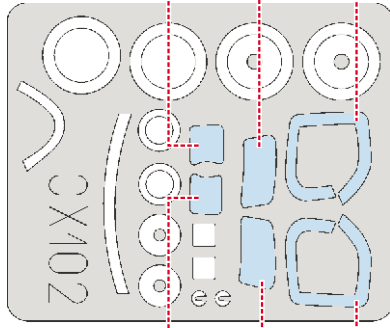

eduard
MASK

S-2F Tracker 1/72

The die-cut mask for accurate canopy frame painting of the
Hasegawa scale 1/72 KIT

CX 102

LIQUID MASK

INTERIOR COLOR

CAMOUFLAGE COLOR

LIQUID MASK