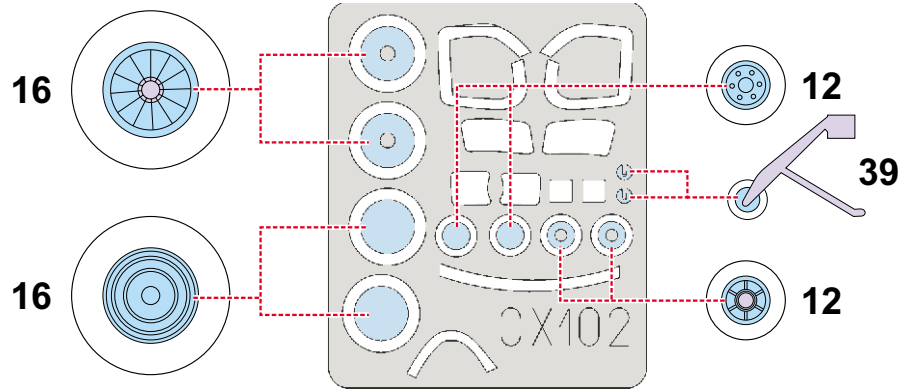

eduard
MASK

S-2F Tracker 1/72

The die-cut mask for accurate canopy frame painting of the
Hasegawa scale 1/72 KIT

CX 102

LIQUID MASK

INTERIOR COLOR

CAMOUFLAGE COLOR

LIQUID MASK