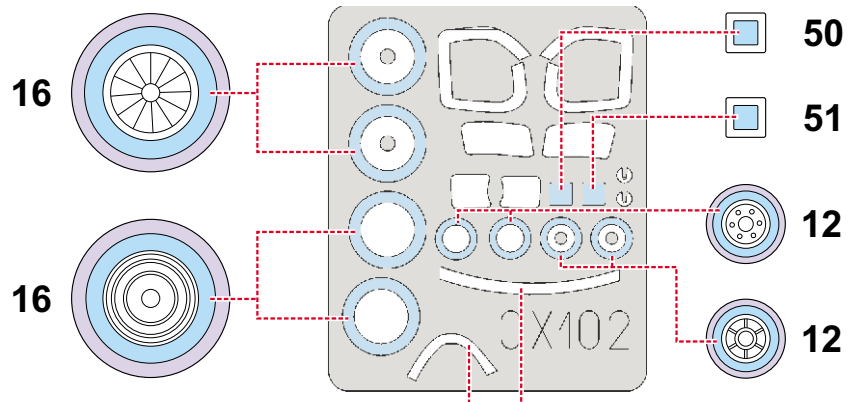

eduard
MASK

S-2F Tracker 1/72

The die-cut mask for accurate canopy frame painting of the
Hasegawa scale 1/72 KIT

CX 102

LIQUID MASK

INTERIOR COLOR

CAMOUFLAGE COLOR

LIQUID MASK