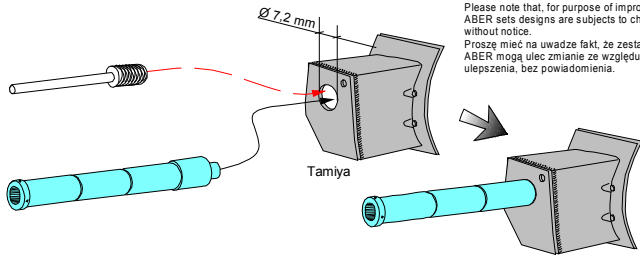

Russian 152,4 mm M-10S tank barrel for KV-II

Lufa do czołgu KW-II

1/35 scale update

(TAMIYA & Trumpeter model)

ABER®

35 L-44

WWW.ABER.NET.PL

Made in Poland © 2005