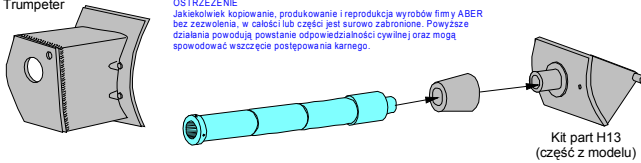

Trumpeter

Kit part H13
(część z modelu)