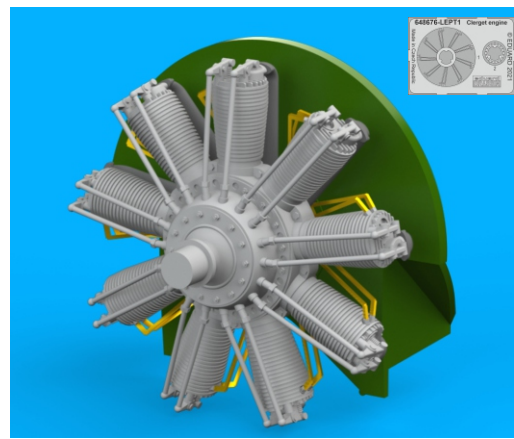

648 676 Sopwith Camel Clerget engine

for Eduard kit - pro stavebnici Eduard

1/48 scale

R15

R16

COLOURS

GSI Creos (GUNZE)		Mr.METAL COLOR	
AQUEOUS	Mr.COLOR		
[H 8]	[C 8]	SILVER	
			[MC214] DARK IRON
			[MC215] COPPER

eduard

435 21 Obrnice 170
Czech Republic

www.eduard.com
19,95

648 676 Sopwith Camel Clerget engine 1/48

for Eduard kit - pro stavebnici Eduard

BRASSIN

BRASSIN

eduard