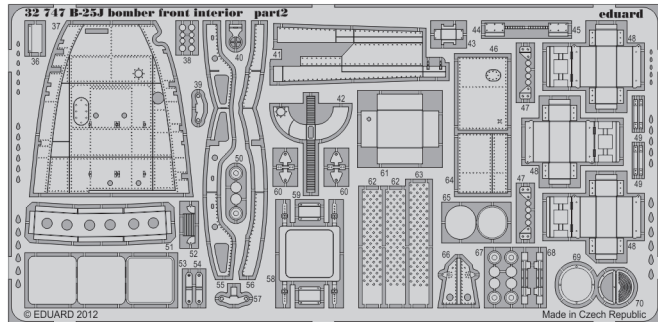

B-25J correct pilot seats

eduard

32 750

1/32 scale detail set for HK Models kit • sada detailů pro model 1/32 HK Models

- ★ APPLY EXPRESS MASK AND PAINT BEFORE GLUING
POUŽIT EXPRESS MASK NABARVIT PŘED SLEPENÍM
- ☯ SYMMETRICAL ASSEMBLY
SYMETRICKÁ MONTÁŽ
- REMOVE
ODSTRANIT
- ▨ GRIND
OBROUSIT
- ⊘ DRILL HOLE
VRTAT OTVOR
- ↪ BEND
OHNOUT
- ⊕ OPTION
VOLBA
- Ⓜ REPLACE
NAHRADIT

ORIGINAL KIT PARTS
 PŮVODNÍ DÍLY STAVEBNICE

PHOTO-ETCHED PARTS
 LEPTANÉ DÍLY

PARTS TO BE REMOVED
 DÍLY K ODSTRANĚNÍ

FILL
 TMELIT

C

*For further detail sets look for **eduard** 32 746 B-25J seatbelts
(not included in this set)*

*For further detail sets look for **eduard** 32 747 B-25 bomber front interior S.A.
(not included in this set)*

*For further detail sets look for **eduard** 32 748 B-25J bomber cockpit interior S.A.
(not included in this set)*

*For further detail sets look for **eduard** 32 321 B-25 bomb bay
(not included in this set)*