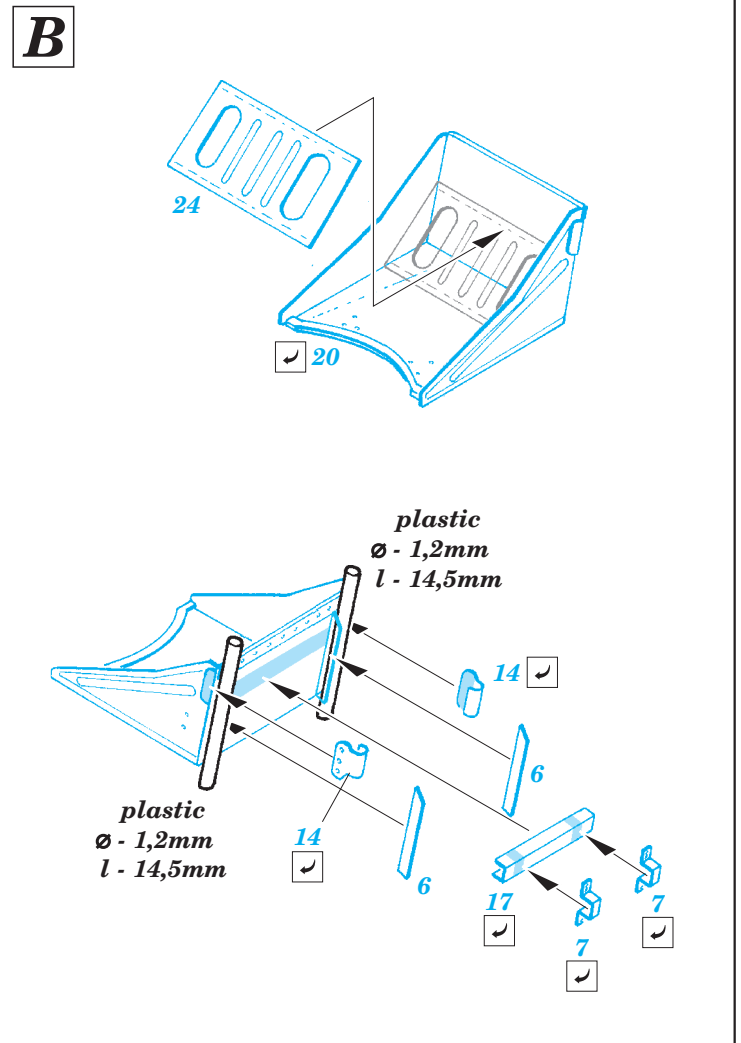

B-25J correct pilot seats

eduard

32 750

1/32 scale detail set for HK Models kit • sada detailů pro model 1/32 HK Models

- ★ APPLY EXPRESS MASK AND PAINT BEFORE GLUING
POUŽIT EXPRESS MASK NABARVIT PŘED SLEPENÍM
- ☯ SYMMETRICAL ASSEMBLY
SYMETRICKÁ MONTÁŽ
- REMOVE
ODSTRANIT
- ▨ GRIND
OBROUSIT
- ⊘ DRILL HOLE
VRTAT OTVOR
- ↪ BEND
OHNOUT
- ⊕ OPTION
VOLBA
- Ⓜ REPLACE
NAHRADIT

ORIGINAL KIT PARTS
 PŮVODNÍ DÍLY STAVEBNICE

PHOTO-ETCHED PARTS
 LEPTANÉ DÍLY

PARTS TO BE REMOVED
 DÍLY K ODSTRANĚNÍ

FILL
 TMELIT

C

*For further detail sets look for **eduard** 32 746 B-25J seatbelts
(not included in this set)*

*For further detail sets look for **eduard** 32 747 B-25 bomber front interior S.A.
(not included in this set)*

*For further detail sets look for **eduard** 32 748 B-25J bomber cockpit interior S.A.
(not included in this set)*

*For further detail sets look for **eduard** 32 321 B-25 bomb bay
(not included in this set)*