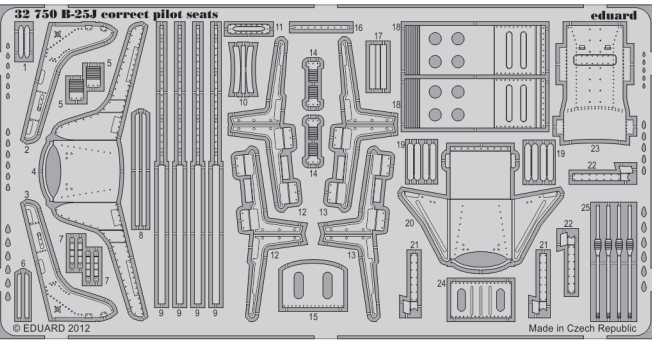

B-25J correct pilot seats

eduard

32 750

1/32 scale detail set for HK Models kit • sada detailů pro model 1/32 HK Models

- ★ APPLY EXPRESS MASK AND PAINT BEFORE GLUING
POUŽIT EXPRESS MASK NABARVIT PŘED SLEPENÍM
- ☯ SYMMETRICAL ASSEMBLY
SYMETRICKÁ MONTÁŽ
- REMOVE
ODSTRANIT
- ▨ GRIND
OBROUSIT
- ⊘ DRILL HOLE
VRTAT OTVOR
- ↪ BEND
OHNOUT
- ⊕ OPTION
VOLBA
- Ⓜ REPLACE
NAHRADIT

ORIGINAL KIT PARTS
 PŮVODNÍ DÍLY STAVEBNICE

PHOTO-ETCHED PARTS
 LEPTANÉ DÍLY

PARTS TO BE REMOVED
 DÍLY K ODSTRANĚNÍ

FILL
 TMELIT

C

*For further detail sets look for **eduard** 32 746 B-25J seatbelts
(not included in this set)*

*For further detail sets look for **eduard** 32 747 B-25 bomber front interior S.A.
(not included in this set)*

*For further detail sets look for **eduard** 32 748 B-25J bomber cockpit interior S.A.
(not included in this set)*

*For further detail sets look for **eduard** 32 321 B-25 bomb bay
(not included in this set)*