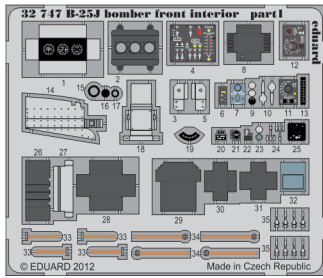

ORIGINAL KIT PARTS
 PŮVODNÍ DÍLY STAVEBNICE

PHOTO-ETCHED PARTS
 LEPTANÉ DÍLY

PARTS TO BE REMOVED
 DÍLY K ODSTRANĚNÍ

FILL
 TMELIT

C

*For further detail sets look for **eduard** 32 746 B-25J seatbelts
(not included in this set)*

*For further detail sets look for **eduard** 32 747 B-25 bomber front interior S.A.
(not included in this set)*

*For further detail sets look for **eduard** 32 748 B-25J bomber cockpit interior S.A.
(not included in this set)*

*For further detail sets look for **eduard** 32 321 B-25 bomb bay
(not included in this set)*