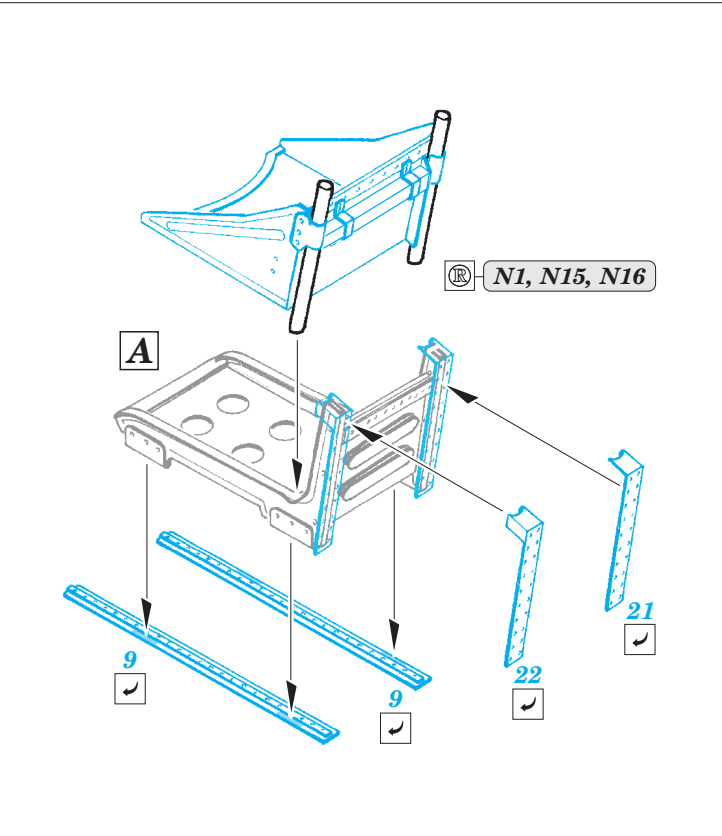

B-25J correct pilot seats

eduard

32 750

1/32 scale detail set for HK Models kit • sada detailů pro model 1/32 HK Models

- ★ APPLY EXPRESS MASK AND PAINT BEFORE GLUING
POUŽIT EXPRESS MASK NABARVIT PŘED SLEPENÍM
- ☯ SYMMETRICAL ASSEMBLY
SYMETRICKÁ MONTÁŽ
- REMOVE
ODSTRANIT
- ▨ GRIND
OBROUSIT
- ⊘ DRILL HOLE
VRTAT OTVOR
- ↪ BEND
OHNOUT
- ⊕ OPTION
VOLBA
- Ⓜ REPLACE
NAHRADIT

ORIGINAL KIT PARTS
 PŮVODNÍ DÍLY STAVEBNICE

PHOTO-ETCHED PARTS
 LEPTANÉ DÍLY

PARTS TO BE REMOVED
 DÍLY K ODSTRANĚNÍ

FILL
 TMELIT

C

*For further detail sets look for **eduard** 32 746 B-25J seatbelts
(not included in this set)*

*For further detail sets look for **eduard** 32 747 B-25 bomber front interior S.A.
(not included in this set)*

*For further detail sets look for **eduard** 32 748 B-25J bomber cockpit interior S.A.
(not included in this set)*

*For further detail sets look for **eduard** 32 321 B-25 bomb bay
(not included in this set)*