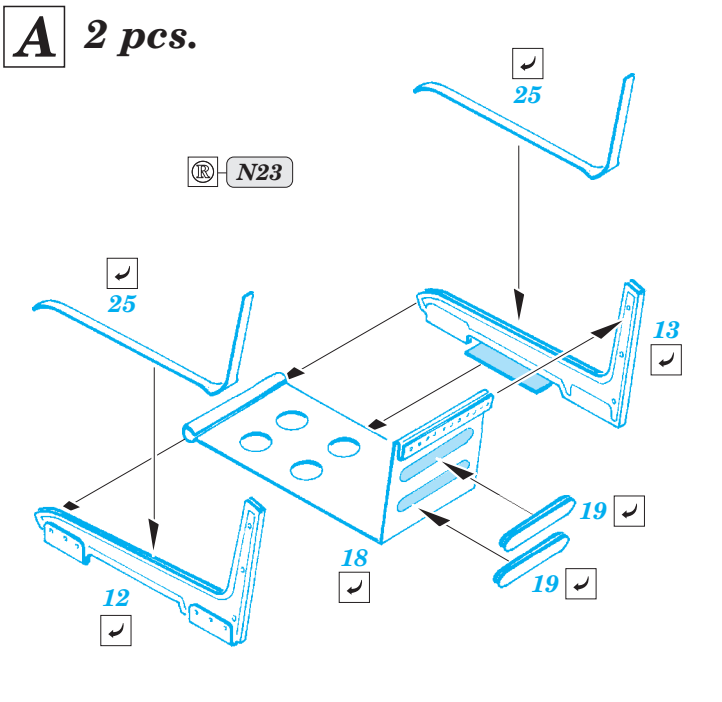

B-25J correct pilot seats

eduard

32 750

1/32 scale detail set for HK Models kit • sada detailů pro model 1/32 HK Models

- ★ APPLY EXPRESS MASK AND PAINT BEFORE GLUING
POUŽIT EXPRESS MASK NABARVIT PŘED SLEPENÍM
- ☯ SYMMETRICAL ASSEMBLY
SYMETRICKÁ MONTÁŽ
- REMOVE
ODSTRANIT
- ▨ GRIND
OBROUSIT
- ⊘ DRILL HOLE
VRTAT OTVOR
- ↪ BEND
OHNOUT
- ⊕ OPTION
VOLBA
- Ⓜ REPLACE
NAHRADIT

ORIGINAL KIT PARTS
 PŮVODNÍ DÍLY STAVEBNICE

PHOTO-ETCHED PARTS
 LEPTANÉ DÍLY

PARTS TO BE REMOVED
 DÍLY K ODSTRANĚNÍ

FILL
 TMELIT

C

*For further detail sets look for **eduard** 32 746 B-25J seatbelts
(not included in this set)*

*For further detail sets look for **eduard** 32 747 B-25 bomber front interior S.A.
(not included in this set)*

*For further detail sets look for **eduard** 32 748 B-25J bomber cockpit interior S.A.
(not included in this set)*

*For further detail sets look for **eduard** 32 321 B-25 bomb bay
(not included in this set)*