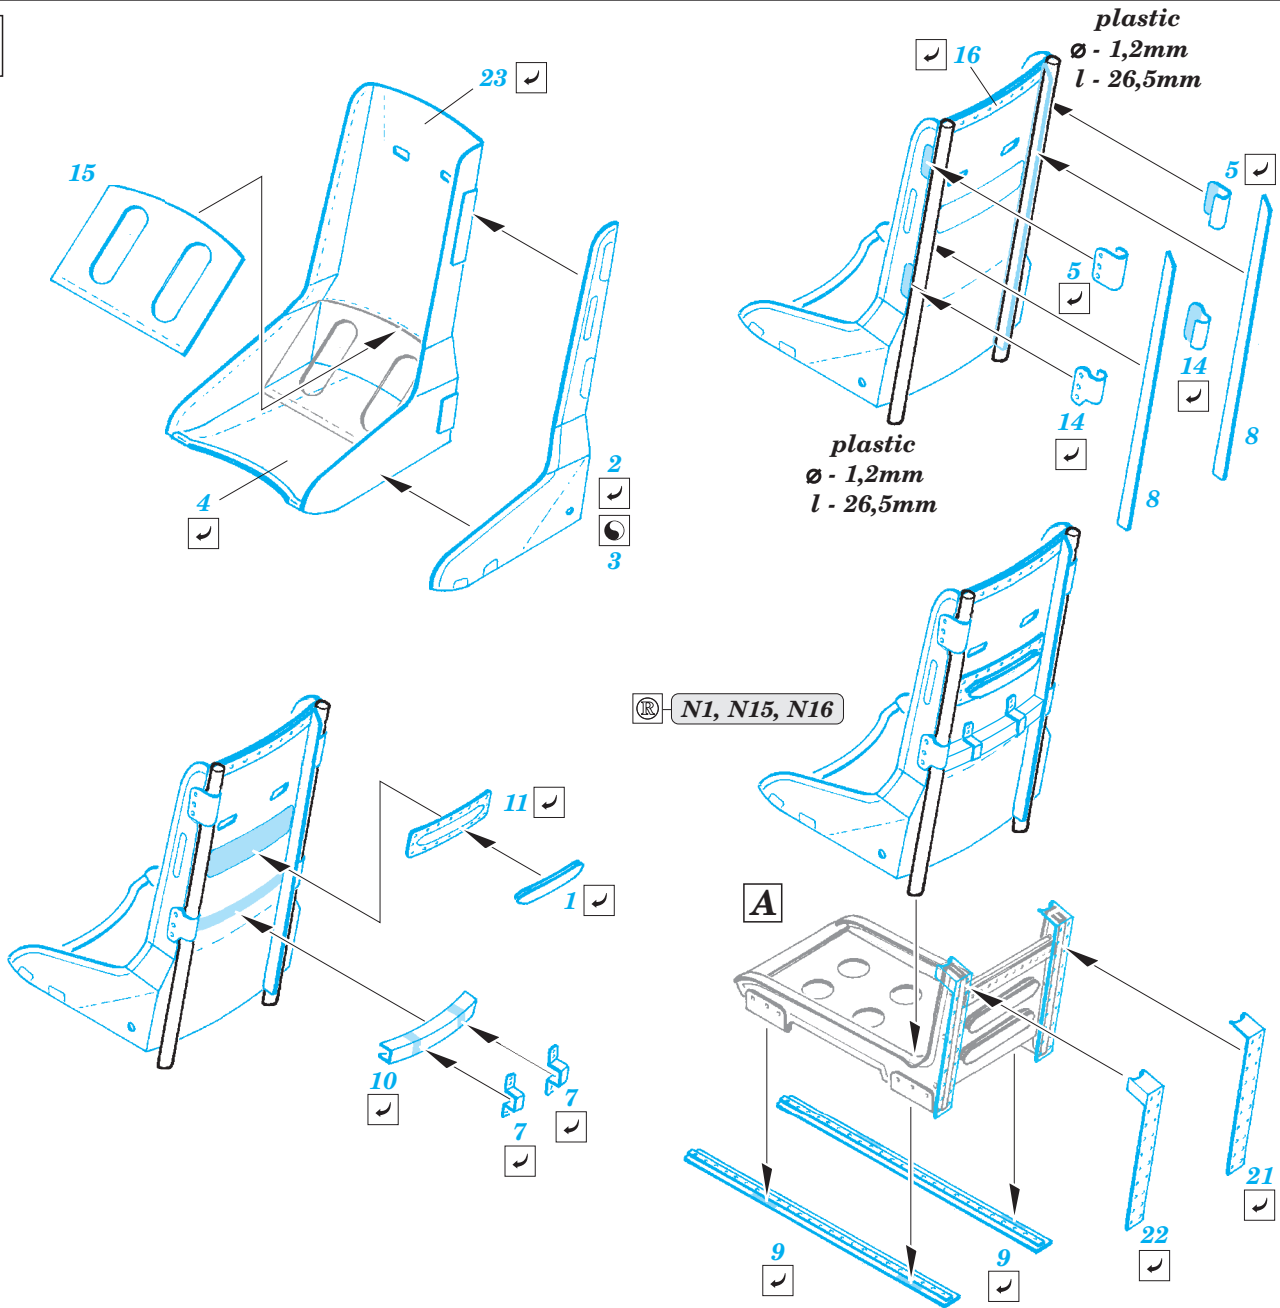

B-25J correct pilot seats

eduard

32 750

1/32 scale detail set for HK Models kit • sada detailů pro model 1/32 HK Models

- ★ APPLY EXPRESS MASK AND PAINT BEFORE GLUING
POUŽIT EXPRESS MASK NABARVIT PŘED SLEPENÍM
- ☯ SYMMETRICAL ASSEMBLY
SYMETRICKÁ MONTÁŽ
- REMOVE
ODSTRANIT
- ▨ GRIND
OBROUSIT
- ⊘ DRILL HOLE
VRTAT OTVOR
- ↪ BEND
OHNOUT
- ⊕ OPTION
VOLBA
- Ⓜ REPLACE
NAHRADIT

ORIGINAL KIT PARTS
 PŮVODNÍ DÍLY STAVEBNICE

PHOTO-ETCHED PARTS
 LEPTANÉ DÍLY

PARTS TO BE REMOVED
 DÍLY K ODSTRANĚNÍ

FILL
 TMELIT

C

*For further detail sets look for **eduard** 32 746 B-25J seatbelts
(not included in this set)*

*For further detail sets look for **eduard** 32 747 B-25 bomber front interior S.A.
(not included in this set)*

*For further detail sets look for **eduard** 32 748 B-25J bomber cockpit interior S.A.
(not included in this set)*

*For further detail sets look for **eduard** 32 321 B-25 bomb bay
(not included in this set)*