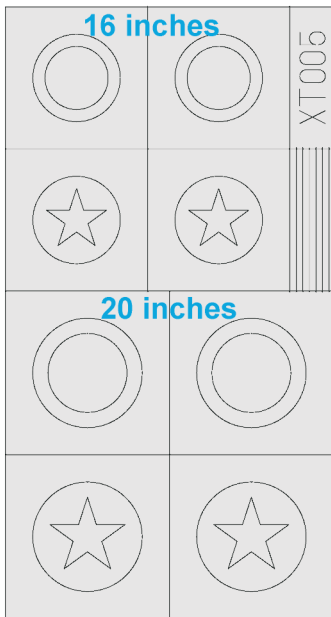

eduard
Express Mask

XT 005

US Stars Large

FOR 1/35 KIT

1.

2.

3.

4.