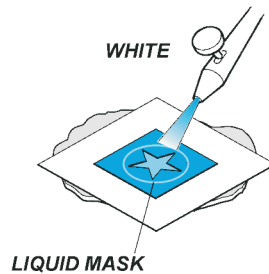

eduard
Express Mask

XT 005

US Stars Large

FOR 1/35 KIT

1.

2.

3.

4.

5.

6.

7.