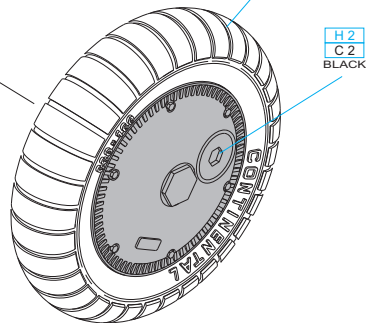

648 261 Bf109G-6 wheels

For Eduard kit - pro stavebnici Eduard

1/48 scale

R59 2pcs.

COLOURS

GSI Creos (GUNZE)			Mr.METAL COLOR	
AQUEOUS	Mr.COLOR			
H 2	C 2	BLACK		
H 77	C137	TIRE BLACK		

This product contains metal and resin detail parts for upgrading scale plastic models. When selecting this set make sure that it is for the kit mentioned in product name as these sets are made specifically for that kit. When upgrading the model some cutting or corrections may be necessary for parts to fit accurately. **WARNING!** This set contains small and sharp parts. Work carefully in a ventilated and well-lit room. Safety glasses are recommended. This product is not suitable for children below 14 years of age.

BRASSIN

eduard

BEST ~~BRASS~~ RESIN AROUND!

SYMMETRICAL ASSEMBLY
SYMETRICKÁ MONTÁŽ

REMOVE
ODSTRANIT

BEND
OHNOUT

GRIND
OBROUSIT

OPTION
VOLBA

DRILL HOLE
VRTAT OTVOR

REPLACE
NAHRADIT

CORRECT POSITION OF WHEELS