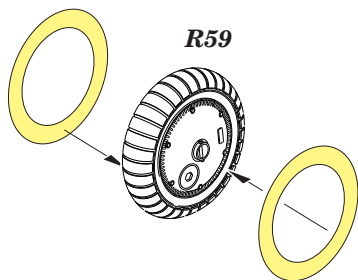

SYMMETRICAL ASSEMBLY
SYMETRICKÁ MONTÁŽ

REMOVE
ODSTRANIT

BEND
OHNOUT

GRIND
OBROUSIT

OPTION
VOLBA

DRILL HOLE
VRTAT OTVOR

REPLACE
NAHRADIT

CORRECT POSITION OF WHEELS