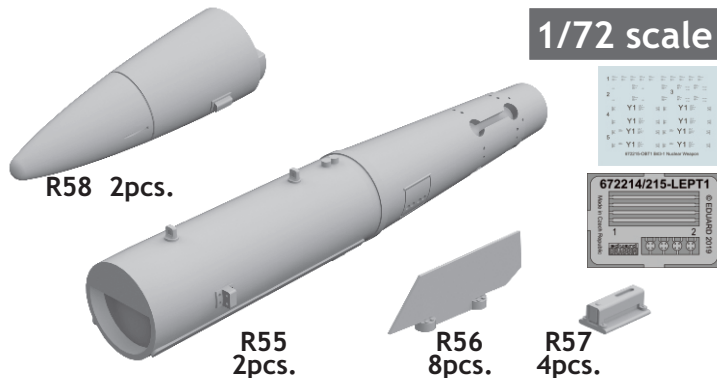

672 215 B43-1 Nuclear Weapon w/SC43-4/-7 tail assembly

1/72 scale

COLOURS

GSI Colors (GUNZE)		Mr.METAL COLOR	
AQUEOUS	Mr.COLOR	Mr.COLOR	
[H 2]	[C 2]	BLACK	
[H 3]	[C 3]	RED	
[H 8]	[C 8]	SILVER	
[HS1]	[C11]	LIGHT GULL GRAY	
[H316]	[C316]	WHITE	
		[MC214]	DARK IRON

This product contains metal and resin detail parts for upgrading scale plastic models. When selecting this set make sure that it is for the kit mentioned in product name as these sets are made specifically for that kit. When upgrading the model some cutting or corrections may be necessary for parts to fit accurately. WARNING! This set contains small and sharp parts. Work carefully in a ventilated and well-lit room. Safety glasses are recommended. This product is not suitable for children below 14 years of age.