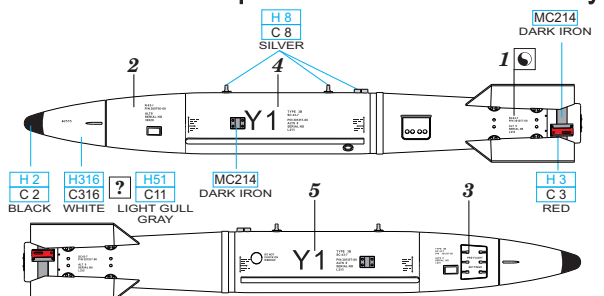

435 21 Obrnice 170
Czech Republic

www.eduard.com

12,95

672 215 B43-1 Nuclear Weapon w/Sc43-4/-7 tail assembly

1/72

B43-1 Nuclear Weapon w/ SC43-4/-7 tail assembly

BEST BRASS RESIN AROUND!

- REMOVE
ODSTRANIT
- BEND
OHNOUT
- GRIND
OBROUSIT
- ? OPTION
VOLBA
- DRILL HOLE
VRTAT OTVOR
- REPLACE
NAHRADIT
- SYMMETRICAL ASSEMBLY
SYMETRICKÁ MONTÁŽ
- SCRIBE THE PANEL AND HOLES
RYTI
- REVERSE SIDE
OTOČIT