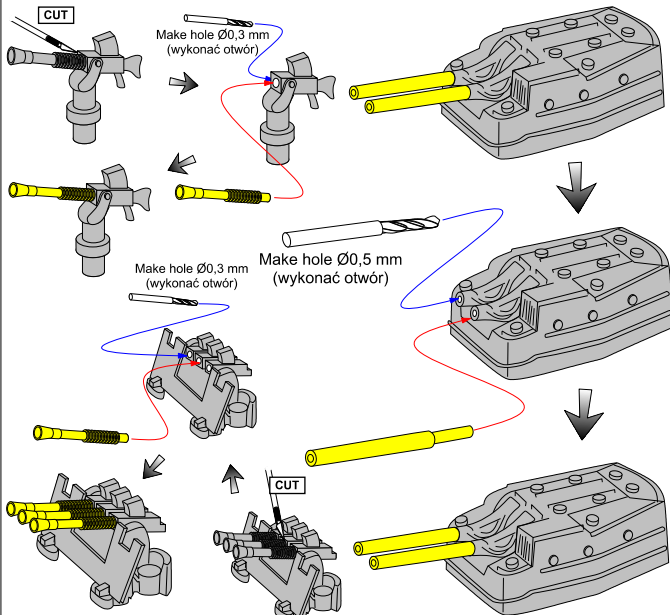

WARNING

Any unauthorized copying, producing and reproducing of ABER company products, or any part thereof, is strictly prohibited and any such action establishes liability for a civil action and may give rise to criminal prosecution.