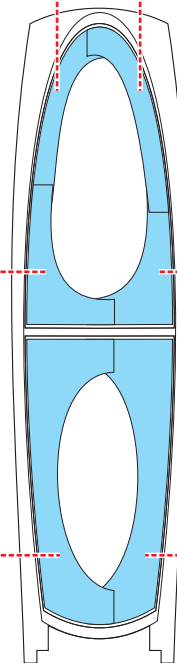

eduard
MASK

EX 276

F-16D 1/48

The die-cut mask for accurate canopy frame painting of the
Kinetic *scale 1/48 KIT*

Canopy

LIQUID MASK ■

Canopy