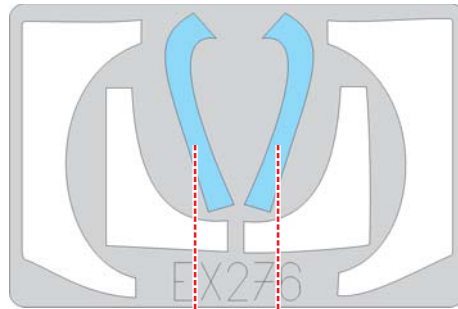

eduard
MASK

EX 276

F-16D 1/48

The die-cut mask for accurate canopy frame painting of the
Kinetic *scale 1/48 KIT*

Canopy

LIQUID MASK ■

Canopy