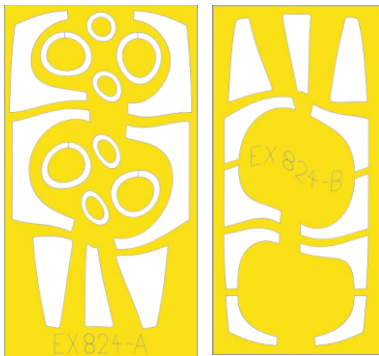

Tornado ECR TFace

for kit **EDUARD/REVELL**

scale **1/48**

LIQUID MASK