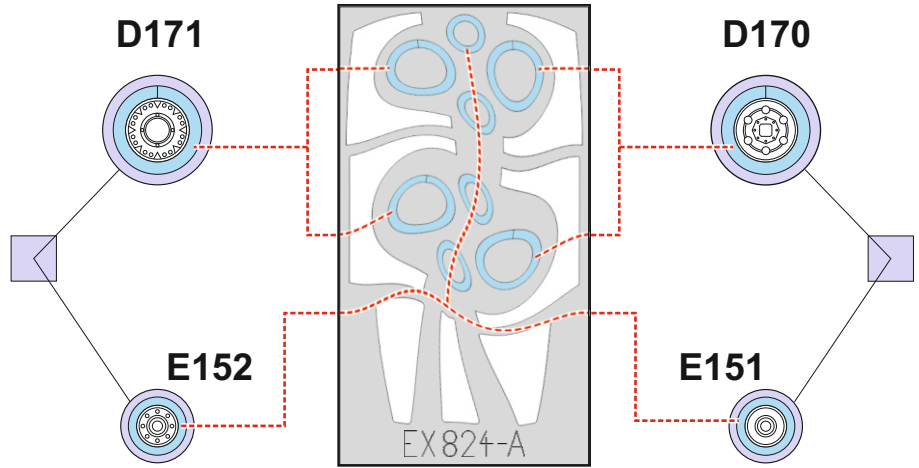

Tornado ECR TFace

for kit **EDUARD/REVELL**

scale **1/48**

LIQUID MASK